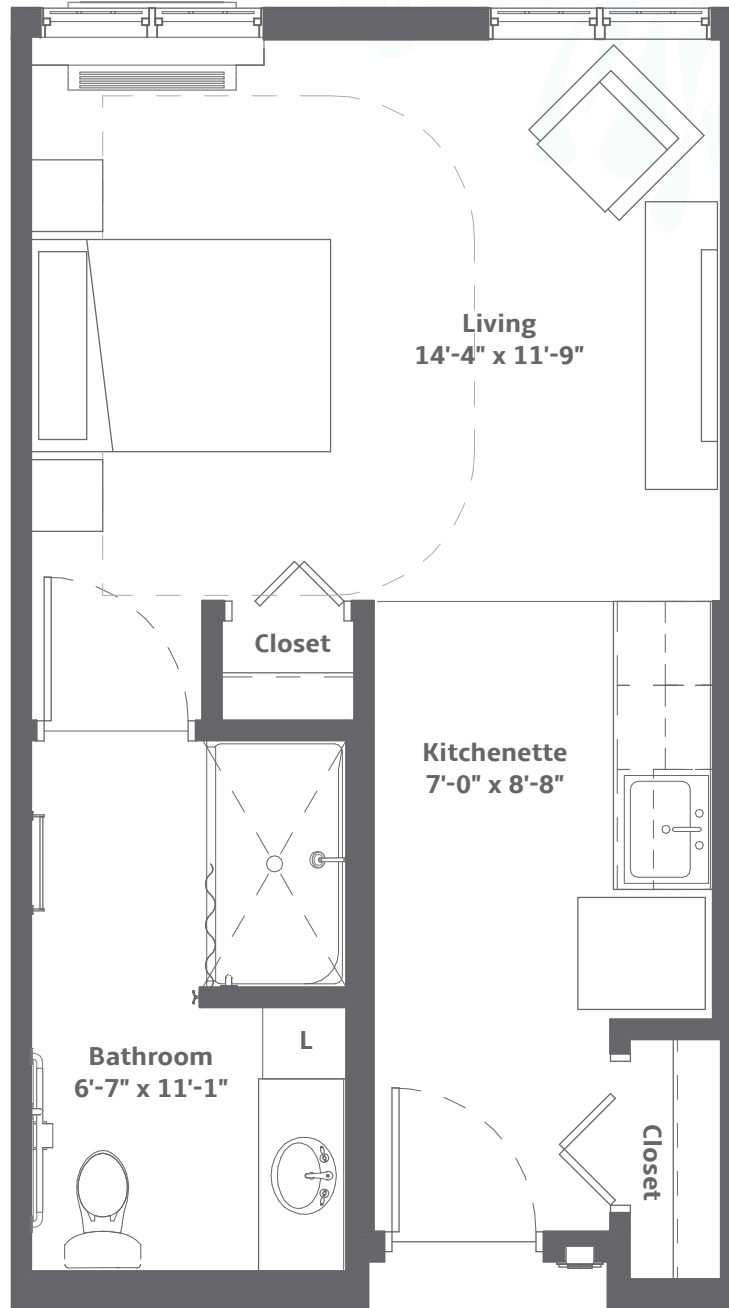

# Floor Plan: Ash

- Studio
- One Bathroom
- Kitchenette

THE SANCTUARY  
AT WEST ST. PAUL

411 Sq Ft | Units: 103<sup>†</sup>, 105\*, 106, 111, 112, 113, 116, 119\*, 123

NOTE: Dimensions and square footage are approximate and vary slightly by unit.

\*Unit has wheel chair accessible bathroom.

<sup>†</sup>Alternate window elevation