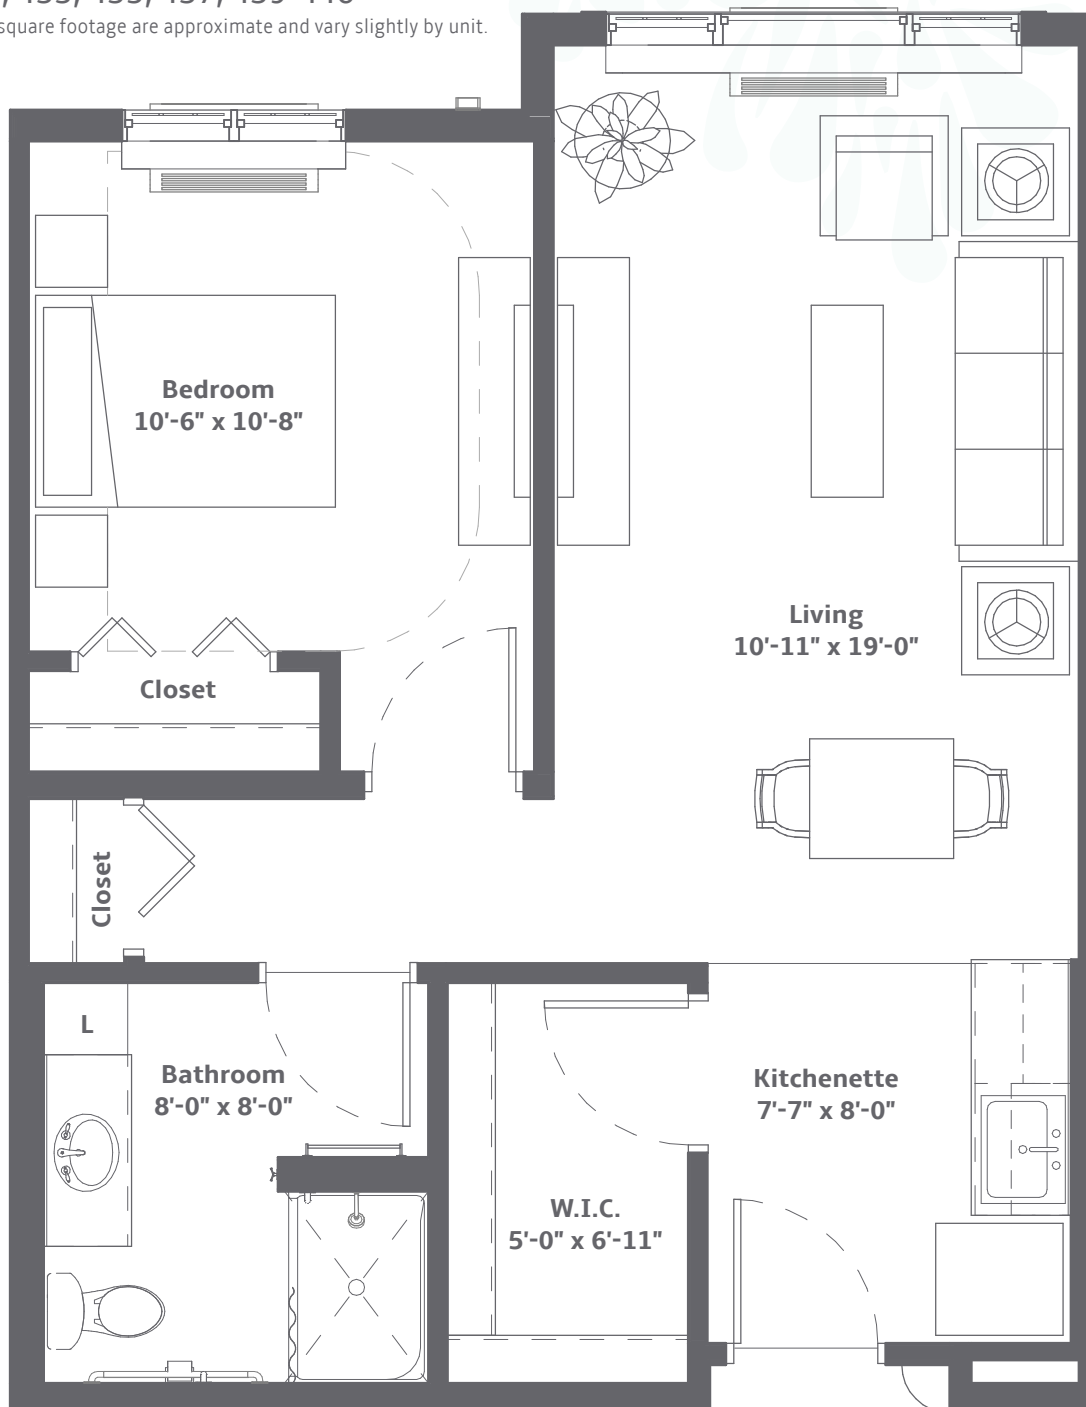

# Floor Plan: Sequoia

- One Bedroom
- One Bathroom
- Kitchenette

THE SANCTUARY  
AT WEST ST. PAUL

**639 Sq Ft** | Units: 139\*, 140-146, 204-218, 219\*, 220-222, 225, 227, 237, 238, 239\*, 240-245, 304-318, 319\* 320-322, 325, 327, 329, 331, 333, 335, 337, 339-346, 404-418, 419\*, 420-422, 425, 427, 429, 431, 433, 435, 437, 439-446

NOTE: Dimensions and square footage are approximate and vary slightly by unit.

\*Unit has wheel chair accessible bathroom.